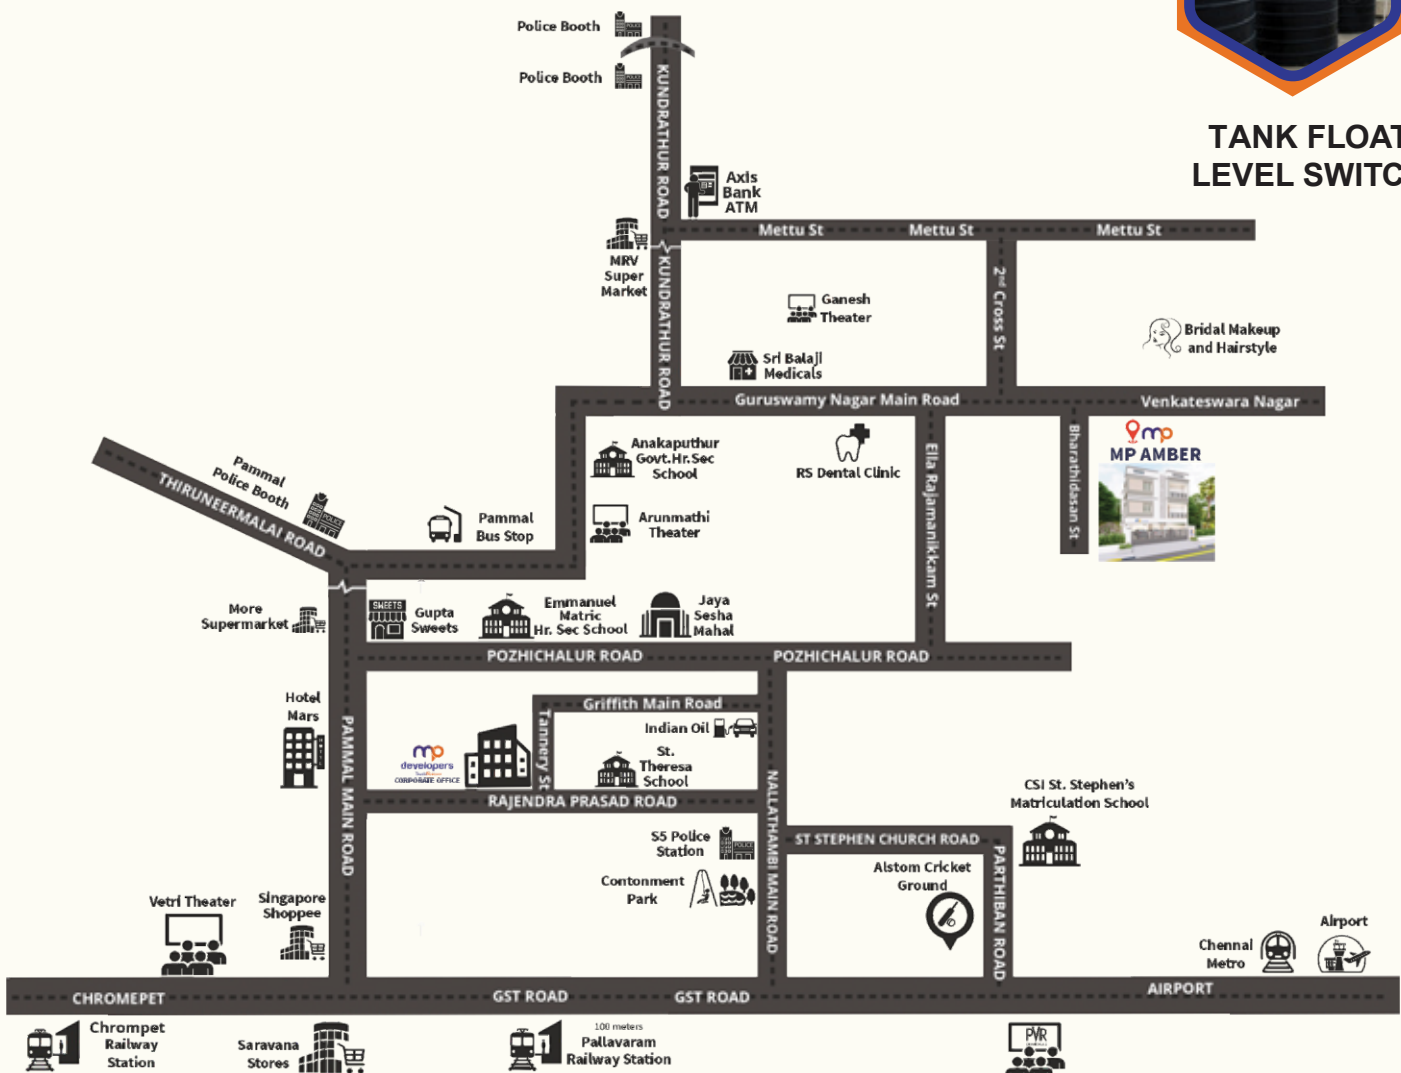

AMENITIES

COVERED CAR PARKING

POTABLE WATER

RAINWATER HARVESTING

VAASTU COMPLIANT PLANNING

LOCATION MAP : MP AMBER

TANK FLOAT LEVEL SWITCH

Location Advantages